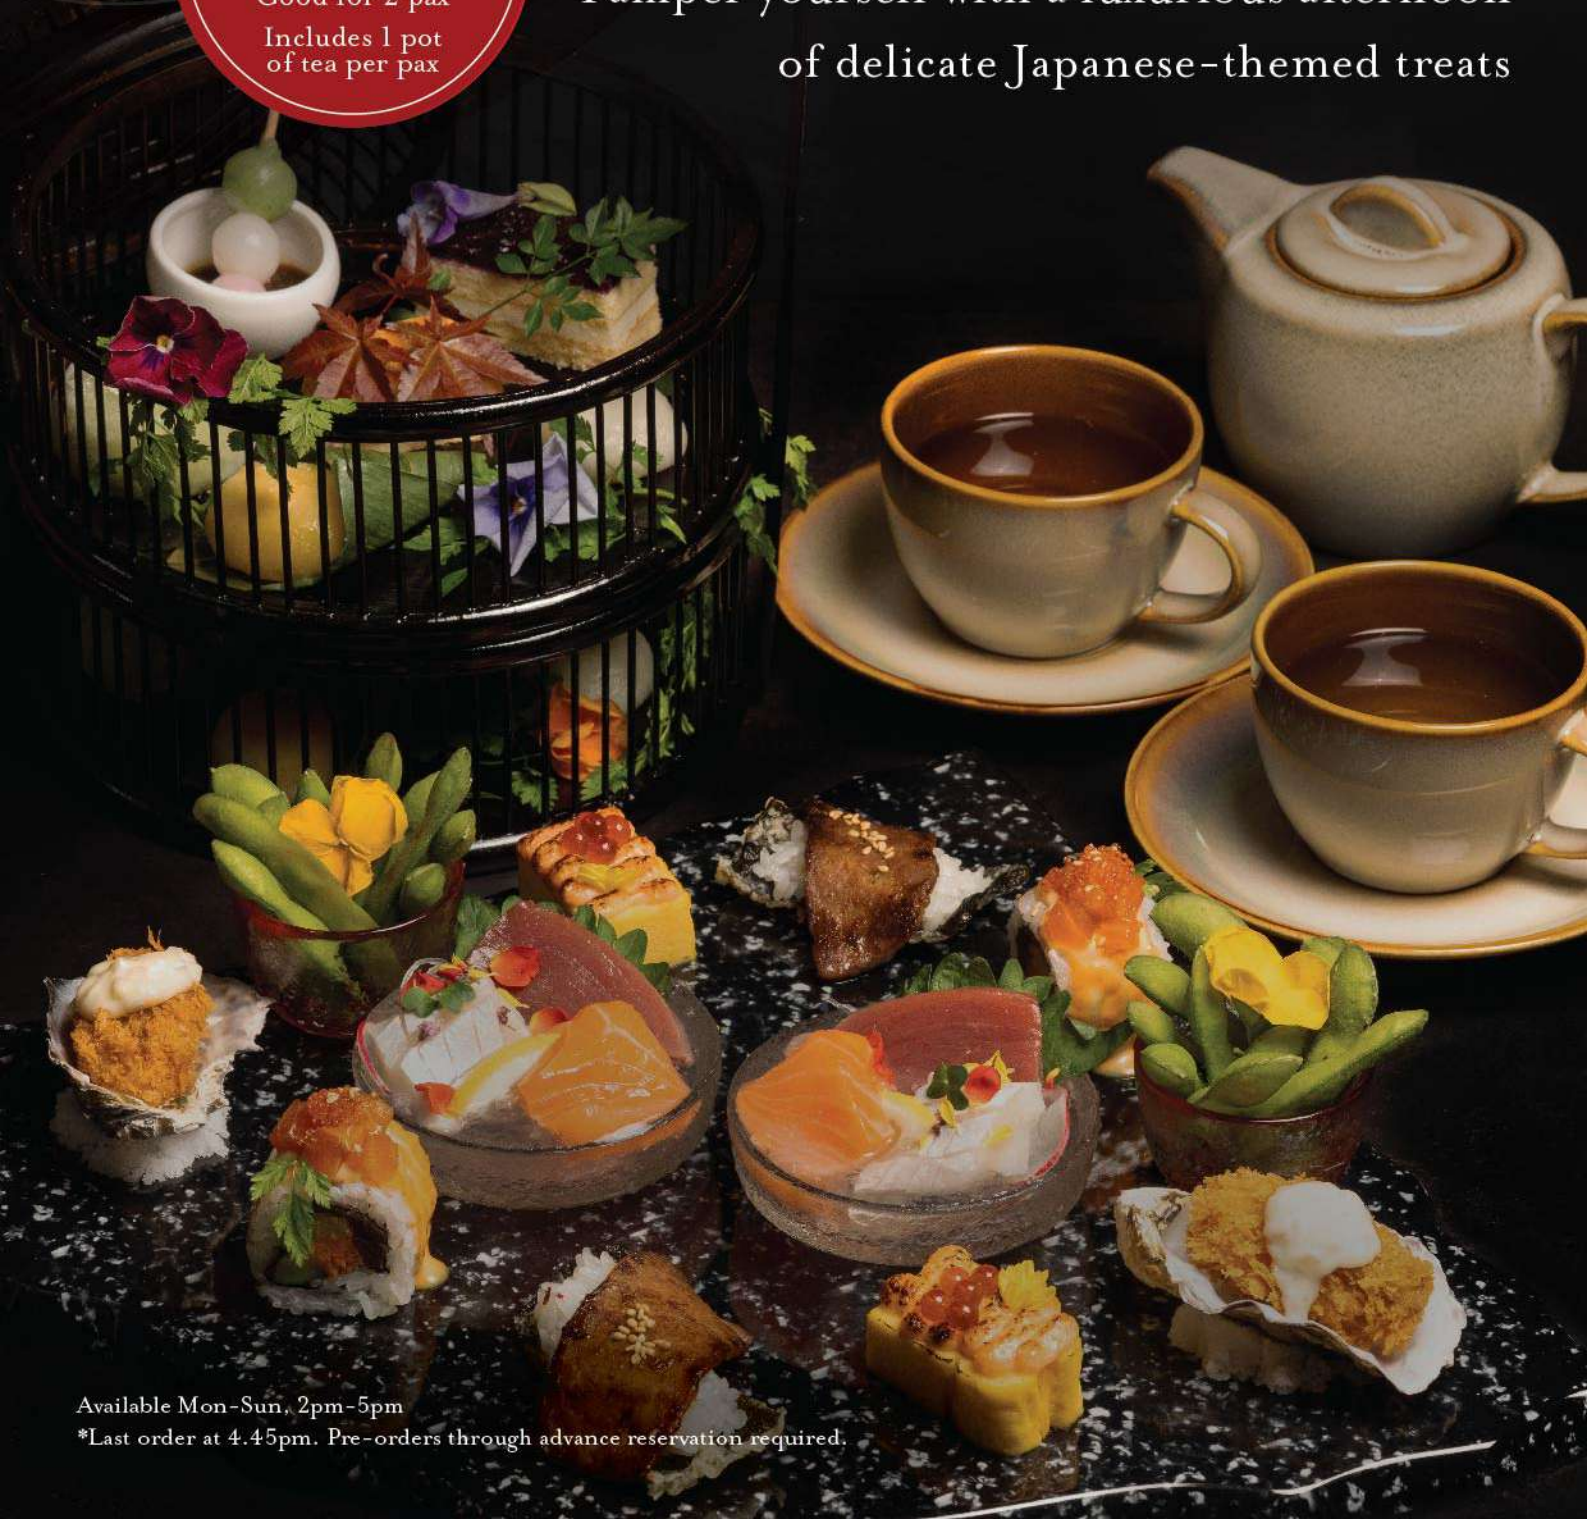

# JAPANESE High Tea

\$65

per high tea set

Good for 2 pax

Includes 1 pot  
of tea per pax

Pamper yourself with a luxurious afternoon  
of delicate Japanese-themed treats

Available Mon-Sun, 2pm-5pm

\*Last order at 4.45pm. Pre-orders through advance reservation required.

## SWEET

Chestnut Sasa Mochi  
Matcha Mochi  
Mitarashi Daifuku  
Kinako Roll  
Yuzu Blueberry Cake  
3 Syoku Dango